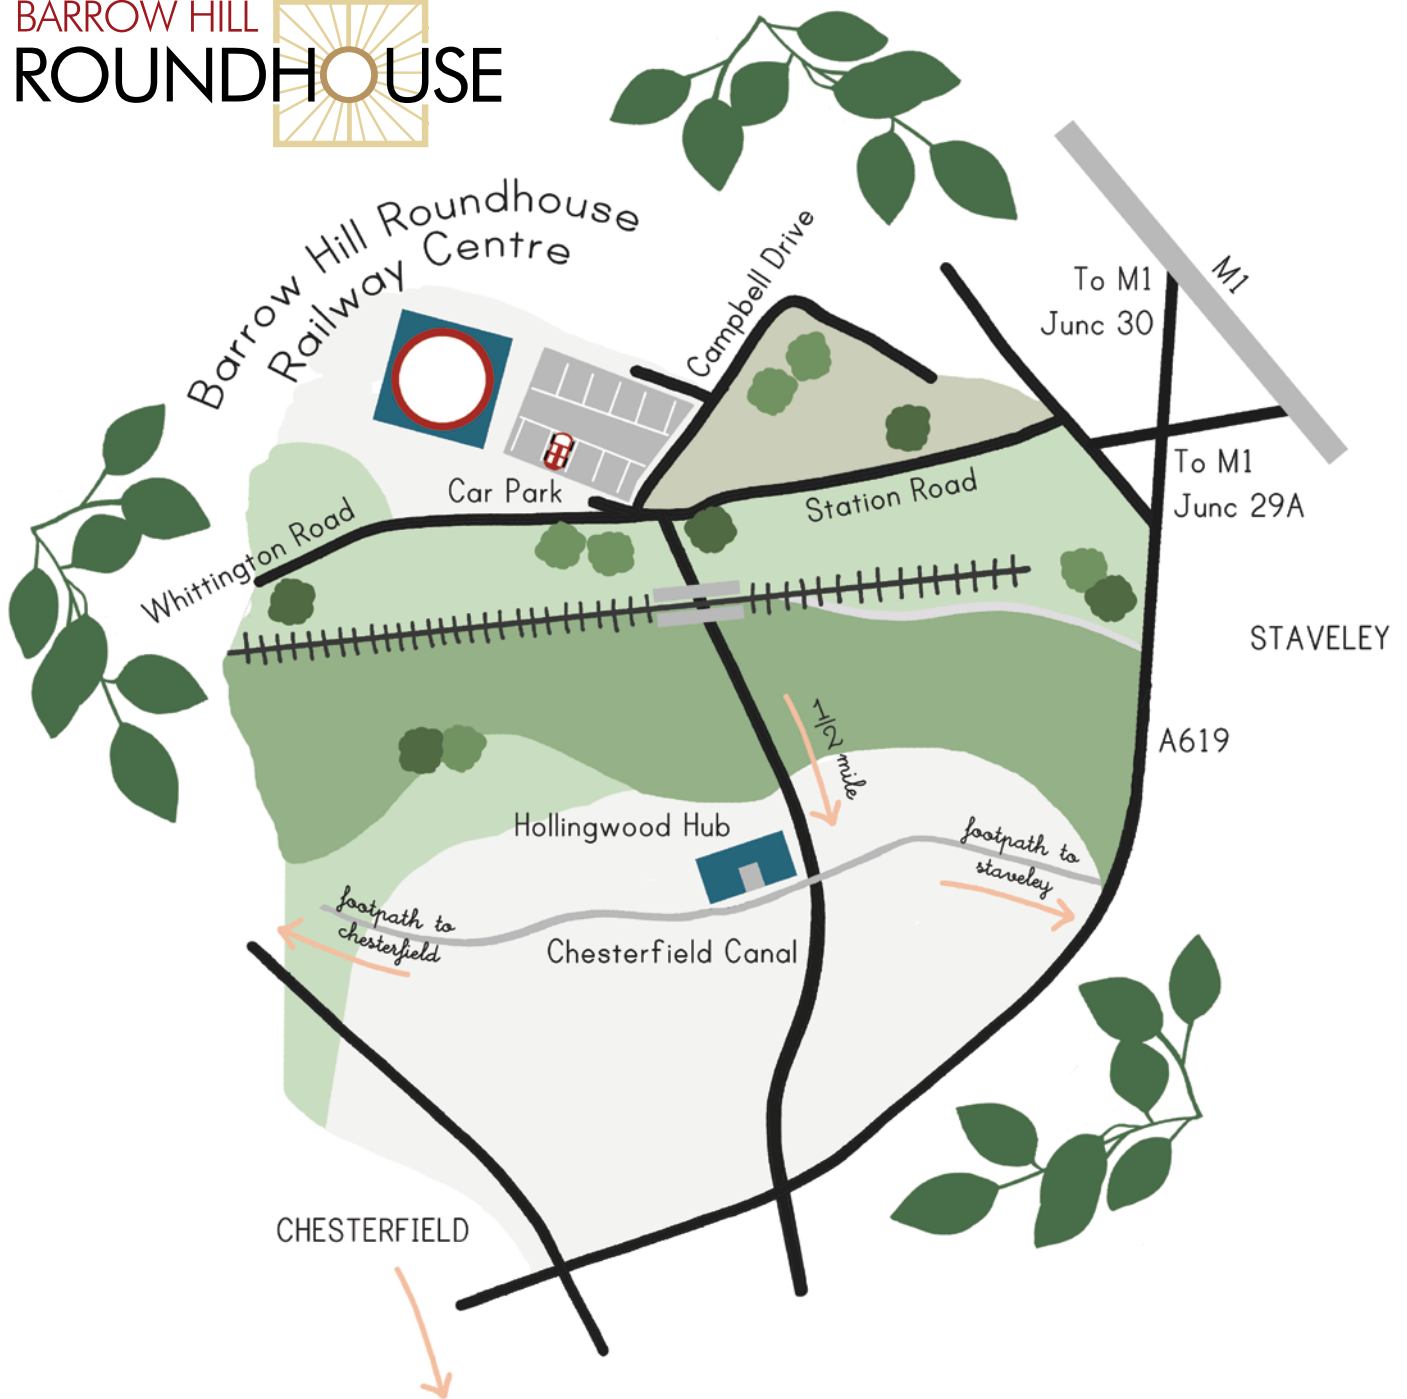

How to find us...

Barrow Hill is located in the centre of the country just off junctions 29a or 30 of the M1. Follow the A619 until you see the brown tourist signs for Barrow Hill Roundhouse.

The nearest main line railway station is at Chesterfield.

Stagecoach service 90 buses run from Chesterfield (New Beetwell Street) to Barrow Hill frequently Monday to Saturday.

A reduced service 90 operates on Sundays and Bank Holidays.

A Sunday service is also operated by TM Travel.